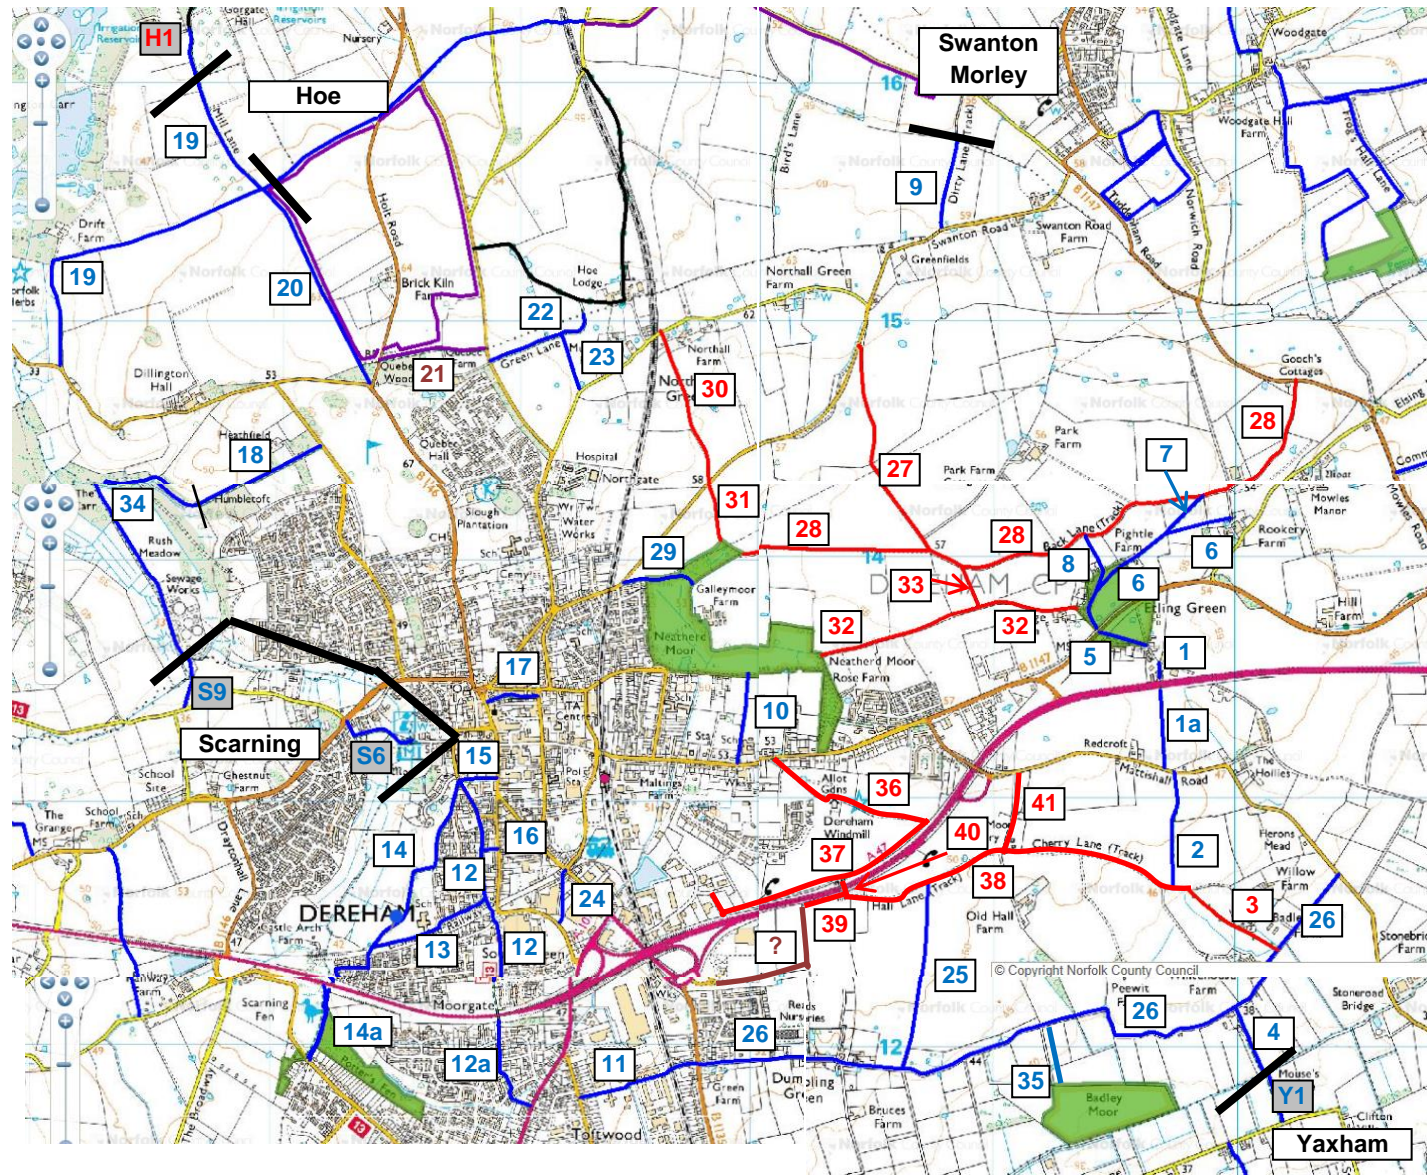

Dereham - Public Rights of Way

Paths are shown

- in blue - footpaths (FP)
- in purple - bridleways (BR)
- in red - restricted byways (RB)
- to be dedicated

Parish boundary

..... ——— (on path)